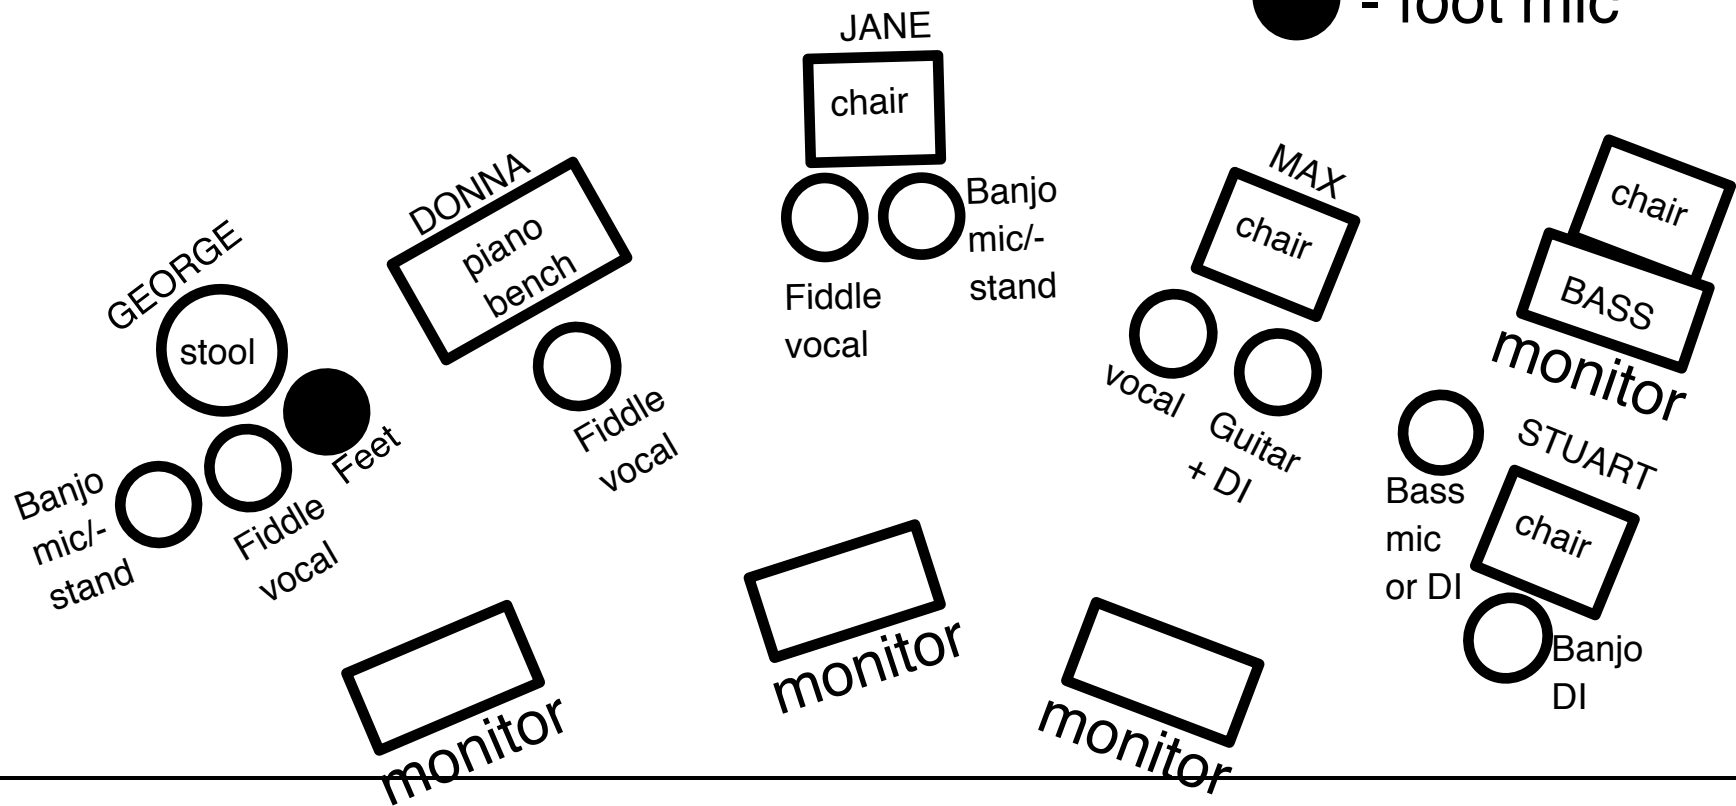

# GROOVEMAMA TECH SHEET

Donna Hébert - 413-658-4276

5 people, 11 channels

Please match fiddle mics if possible - all three double as vocal mics, so match with Max vocal mic

Bass can go direct if you prefer

Guitar = DI + mic

Banjo - two mics, one DI

AUDIENCE